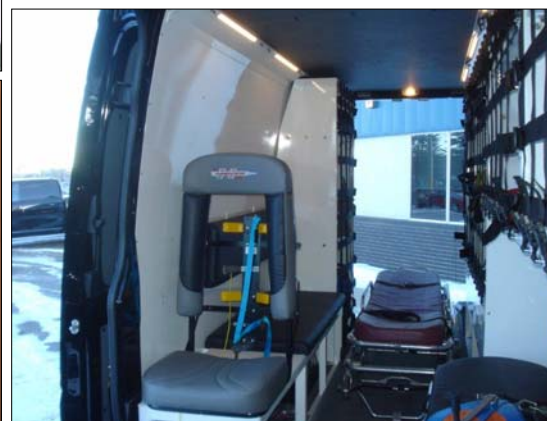

1-800-494-4210
6415 Golden West Avenue
Red Deer, Alberta
www.rockymountainphoenix.com

EMERGENCY VEHICLES, EQUIPMENT & SERVICE SPECIALTY DEPARTMENT

MERCEDES - BENZ SPRINTER UPFITTING

Standard or high roof • 4 x 2 or 4 x 4 • 8.5', 10.5', 14' or 15.5' of cargo space.
Customised to meet your emergency vehicle needs!