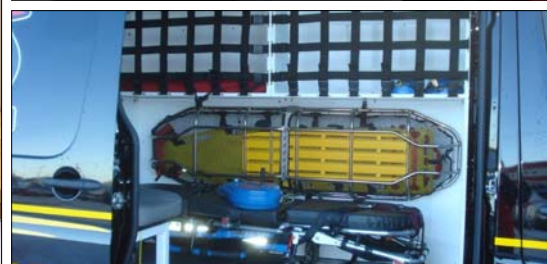

1-800-494-4210
6415 Golden West Avenue
Red Deer, Alberta
www.rockymountainphoenix.com

EMERGENCY VEHICLES, EQUIPMENT & SERVICE SPECIALTY DEPARTMENT

MERCEDES - BENZ SPRINTER UPFITTING

Standard or high roof • 4 x 2 or 4 x 4 • 8.5', 10.5', 14' or 15.5' of cargo space.
Customised to meet your emergency vehicle needs!